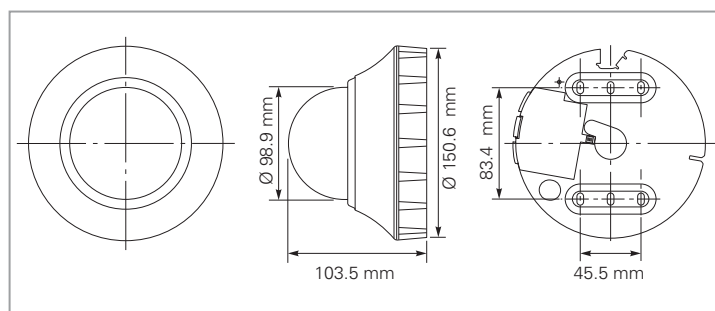

## 1/4" Color CCD Indoor Minidome Camera

- Super high resolution of 540 TV lines
- Built-in varifocal lens with auto iris (f = 2.8 to 8 mm, F 0.95 to 1.7)
- High sensitivity and minimum illumination of 0.5 lx (50 IRE)
- Manual pan/tilt/rotation mechanism
- Intelligent backlight compensation
- Twisted pair board VA-10T for NVT built-in UTP video (option)
- Mounts easily on both walls and ceilings
- 4 years warranty on camera (1 year on movable parts)

## VCC-9685VP

TECHNICAL DATA		VCC-9685VP
Image sensor		1/4 Interline transfer method CCD
Effective image sensor		752 (H) x 582 (V)
Horizontal resolution		540 TV lines (typical)
Lens		Built-in varifocal lens, f = 2.8 to 8.0 mm, (F 0.95 to 1.7), adjustable iris level, L to H-VR
Panning range	Ceiling	Approx. 200 deg. (+/-100 deg.)
	Wall	Approx. 180 deg. (+/-90 deg.)
Tilting range	Ceiling	0 to 90 deg.
	Wall	0 to 90 deg.
Synchronizing system		Internal synchronisation/Line lock, adjustable V-phase control
Minimum illumination	20 IRE	0.2 lx (F 0.95, Gain High)
	50 IRE	0.5 lx (F 0.95, Gain High)
Video S/N ratio		More than 50 dB (AGC OFF)
Backlight compensation		OFF/Center-zone metering/Multi-spot metering (High/Normal)
Electronic shutter		1/50, 1/120, 1/1,000, 1/2,000 sec.
White balance		ATW/MWB/adjustable R/B control at MWB
Aperture compensation		NORMAL/SHARP
Monitor output		2-pin for maintenance
Input/output		Video signal output, power supply cable (2 wires)
Environmental condition	Temperature	-10 to 50°C
	Humidity	90% RH
Power requirement		12-15 V DC/24 V AC ±10%, 50 Hz
Power consumption		2.4 W
Dimensions (Dia. x H)		Ø 150.6 x 103.5 mm
Weight		500 g

### Dimensions