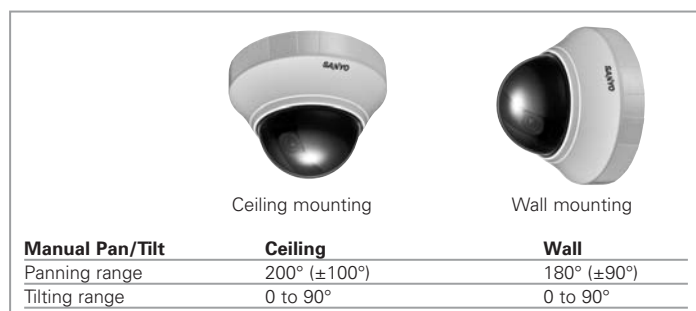

## 1/4" Color CCD Indoor Minidome Camera

- Super high resolution of 540 TV lines
- Built-in varifocal lens with auto iris (f = 2.8 to 8 mm, F 0.95 to 1.7)
- High sensitivity and minimum illumination of 0.5 lx (50 IRE)
- Manual pan/tilt/rotation mechanism
- Intelligent backlight compensation
- Twisted pair board VA-10T for NVT built-in UTP video (option)
- Mounts easily on both walls and ceilings
- 4 years warranty on camera (1 year on movable parts)

## VCC-9685VP

TECHNICAL DATA		VCC-9685VP
Image sensor		1/4 Interline transfer method CCD
Effective image sensor		752 (H) x 582 (V)
Horizontal resolution		540 TV lines (typical)
Lens		Built-in varifocal lens, f = 2.8 to 8.0 mm, (F 0.95 to 1.7), adjustable iris level, L to H-VR
Panning range	Ceiling	Approx. 200 deg. (+/-100 deg.)
	Wall	Approx. 180 deg. (+/-90 deg.)
Tilting range	Ceiling	0 to 90 deg.
	Wall	0 to 90 deg.
Synchronizing system		Internal synchronisation/Line lock, adjustable V-phase control
Minimum illumination	20 IRE	0.2 lx (F 0.95, Gain High)
	50 IRE	0.5 lx (F 0.95, Gain High)
Video S/N ratio		More than 50 dB (AGC OFF)
Backlight compensation		OFF/Center-zone metering/Multi-spot metering (High/Normal)
Electronic shutter		1/50, 1/120, 1/1,000, 1/2,000 sec.
White balance		ATW/MWB/adjustable R/B control at MWB
Aperture compensation		NORMAL/SHARP
Monitor output		2-pin for maintenance
Input/output		Video signal output, power supply cable (2 wires)
Environmental condition	Temperature	-10 to 50°C
	Humidity	90% RH
Power requirement		12-15 V DC/24 V AC ±10%, 50 Hz
Power consumption		2.4 W
Dimensions (Dia. x H)		Ø 150.6 x 103.5 mm
Weight		500 g

### Mounts easily on both walls and ceilings